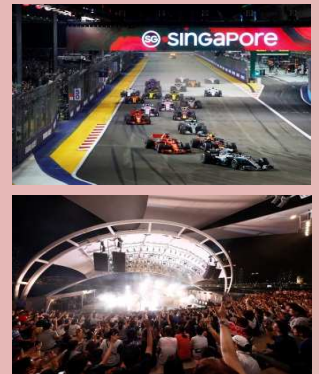

Race period 賽事日期: Sep 20 - 22, 2019

Selling period 銷售日期: Until May 7, 2019