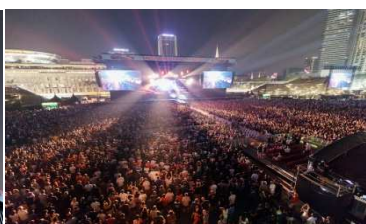

Ticket Category 門票種類	Location 看台位置			Price (per ticket) 票價 (每張)
3-Day Combination Package 三日自選配套				
	Fri	Sat	Sun	
Pit Combi	Padang Grandstand	Stamford Grandstand	PIT Grandstand	$5,220
Zone 1 Walkabout Combi	PIT Grandstand	PIT Grandstand	Premier Walkabout	$3,810
Padang Combi	Stamford Grandstand	PIT Grandstand	Padang Grandstand	$3,520
Stamford Combi	PIT Grandstand	Padang Grandstand	Stamford Grandstand	$2,930
				Combination Packages offer patrons the flexibility to experience different parts of the street circuit on each of the three days.

Ticket Category 門票種類	Location 看台位置	Price (per ticket) 票價 (每張)		
		Sep 18 Friday 星期五	Sep 19 Saturday 星期六	Sep 20 Sunday 星期日
Redefine your race + concert experience; exclusively at THE CUBE at The Padang Stage. Strictly Limited Availability. Offering prime VIP views of all the headlining concerts at the Padang, guests will be best positioned to witness the stellar entertainment line-up on an elevated triple-level viewing deck overlooking the Padang Stage.				
3-Day Ultimate Race + VIP Concert Package 三日賽事+VIP音樂會套票				
THE CUBE | Patio	Zone 4 Access to Zone 1, 2, 3, 4	$20,580		
THE CUBE | Mezzanine		$29,400		
THE CUBE | Loft		$29,400		
Single-Day Ultimate Race + VIP Concert Package 單日賽事+VIP音樂會套票				
THE CUBE | Patio	Zone 4 Access to Zone 1, 2, 3, 4	$4,410	$7,350	$11,760
THE CUBE | Mezzanine		$7,350	$11,760	$14,700
THE CUBE | Loft		$7,350	$11,760	$14,700