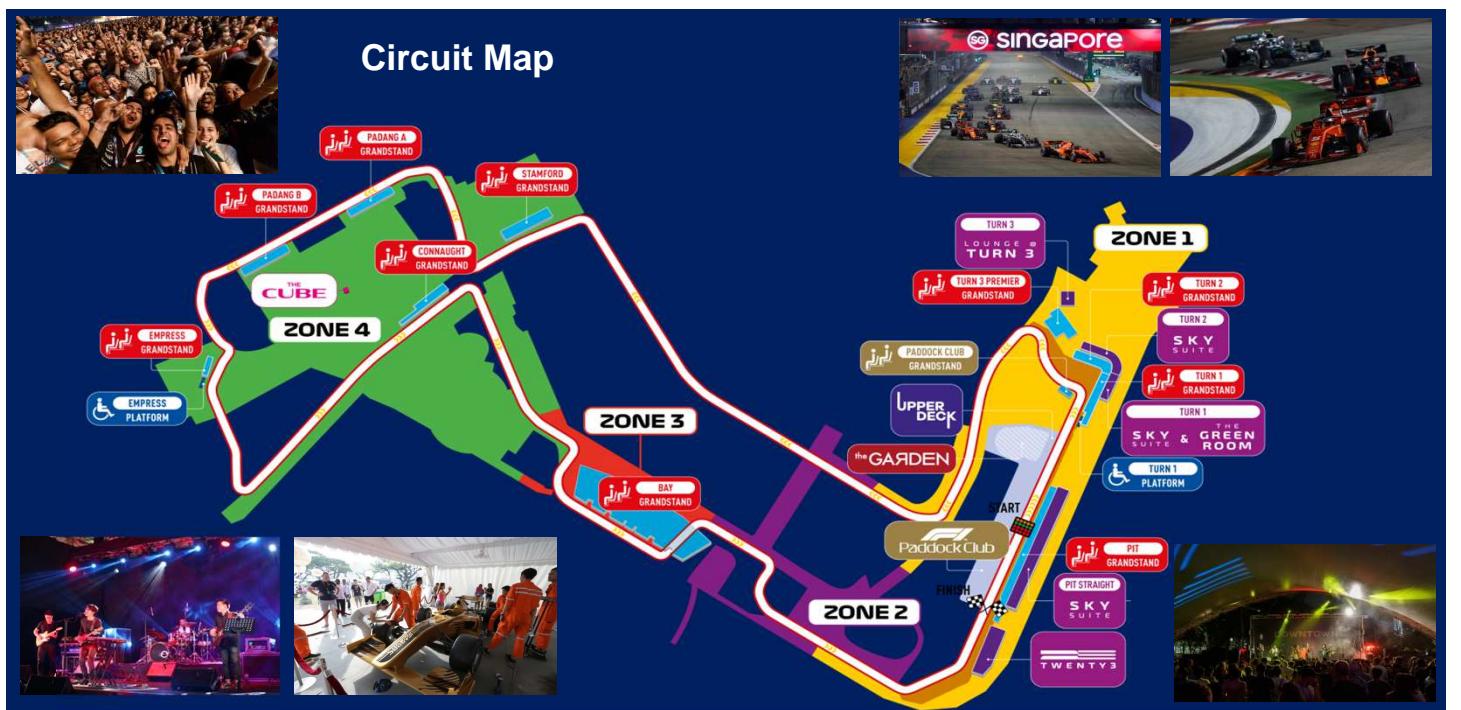

Special Benefits:

- Exclusive door-to-door ticket delivery
- Group Purchase Special Price for selected ticket categories

Race period 賽事日期 : 18-20 Sep, 2020

Selling period 銷售日期 : Until May 12, 2020

Ticket Category 門票種類	Location 看台位置	Price (per ticket) 票價 (每張)	
		1 - 4 Tickets 1 - 4 張門票	5 Tickets or above 5 張門票或以上
3-Day Grandstands 三日看台區門票			
Bay Grandstand - Hear the roar beneath their feet as the cars race past the picturesque waterfront stretch and drive underneath the Grandstand	Zone 3 Access to Zone 3 & 4 only	\$1,690	\$1,630
Stamford Grandstand - Have a fantastic view of Turn 7, which presents one of several overtaking opportunities at the Marina Bay Street Circuit.	Zone 4 Access to Zone 4 only	\$2,630	\$2,340
Stamford Grandstand Junior (Aged 16 years & below)		\$1,750	N/A
Empress Grandstand - Offers impressive views of the cars entering the vaulted arches of the stately Anderson Bridge.		\$2,630	N/A
Padang Grandstand - Enjoy impressive views of cars racing past iconic landmarks at speeds of up to 275km/h as they steam full-throttle towards the famed notorious Singapore Sling (Turn 10).		\$2,930	\$2,580
Connaught Grandstand - Superb views of the Formula One cars racing across the Esplanade Bridge.		\$2,930	N/A
Turn 1 Grandstand - The pivotal point where sheer manoeuvring and precision skills matter, witness the drama as drivers jostle for the best position at Sheares (Turn 1) during the start of the race.	Zone 1 Access to Zone 1, 2, 3, 4	\$6,400	N/A
Turn 2 Grandstand - Offers a bird's eye view of the first three turns of the track and cars exiting the Pit Lane.		\$6,400	N/A
PIT Grandstand - Seated opposite the team garages and with a full panoramic view of the Pit Straight.		\$6,400	N/A
Pit Grandstand Junior (Aged 16 years & below)		\$3,750	N/A
Super Pit Grandstand - Upper rows in selected blocks (A4 - A16) - Spectacular view of Pit Straight, team garages, starting grid or finish line - Receive commemorative ticket & lanyard - Priority access at Gate 1		\$7,570	N/A
Turn 3 Premier Grandstand - offers an upgraded experience, which includes a bespoke bar, trackside dining area, wider seats with extra leg room and arm rests. - Receive amenity pack daily, with quality earplug, poncho & other amenities	\$12,280	N/A	
3-Day Walkabouts 三日走動區門票			
Premier Walkabout - Create your very own race experience from different vantage points at the various viewing platforms strategically located throughout the Circuit Park.	Access to Zone 1, 2, 3, 4	\$2,630	N/A